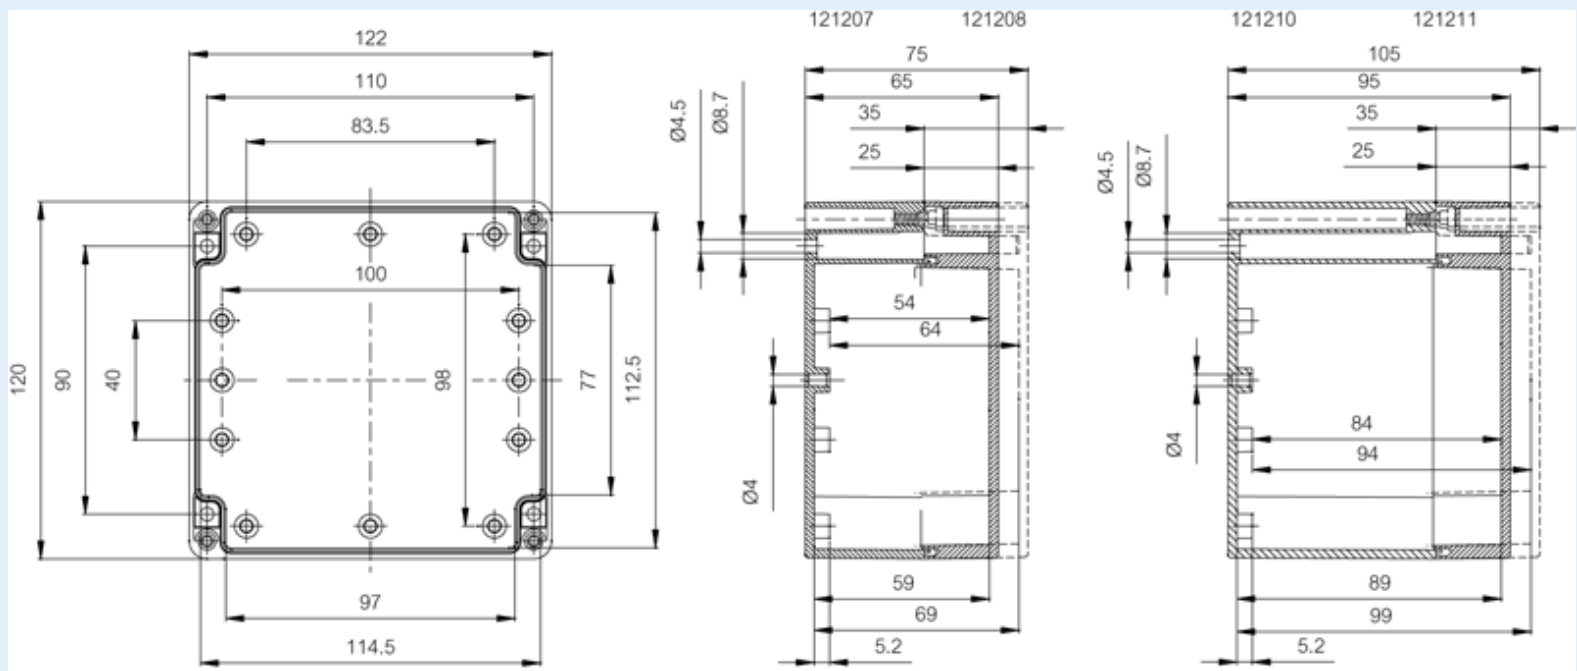

# AB 121211

Sample image

**Order symbol :** AB 121211

**Product nr :** 7083690

**Description :** Enclosure, ABS

**Remarks :** Grey cover

**EAN :** 6418074058829

**El. number :**

- Finland : 3435476
- Denmark : 8212003457
- Sweden : 7083690

**Including :** Base with screws for mounting plate/DIN-rail. cover with PUR gasket and stainless steel cover screws.

<b>Dimensions :</b>	<b>Height</b>	<b>Width</b>	<b>Depth</b>
mm :	120	122	105
inch :	4.72	4.8	4.13

## **Accessories :**

TRH 1212	DIN-35 Mounting rail, for enclosures: (110 x 35 x 7.5)
TRM 0812	DIN-15 Mounting rail, for enclosures: (106 x 15 x 5.5)
TRM 1212	DIN-15 Mounting rail, for enclosures: (110 x 15 x 5.5)
TF 28037	Wall fastening lug (4 pcs), for enclosures:
TM 1212	Mounting plate, for enclosures: (96 x 111 x 1.5)