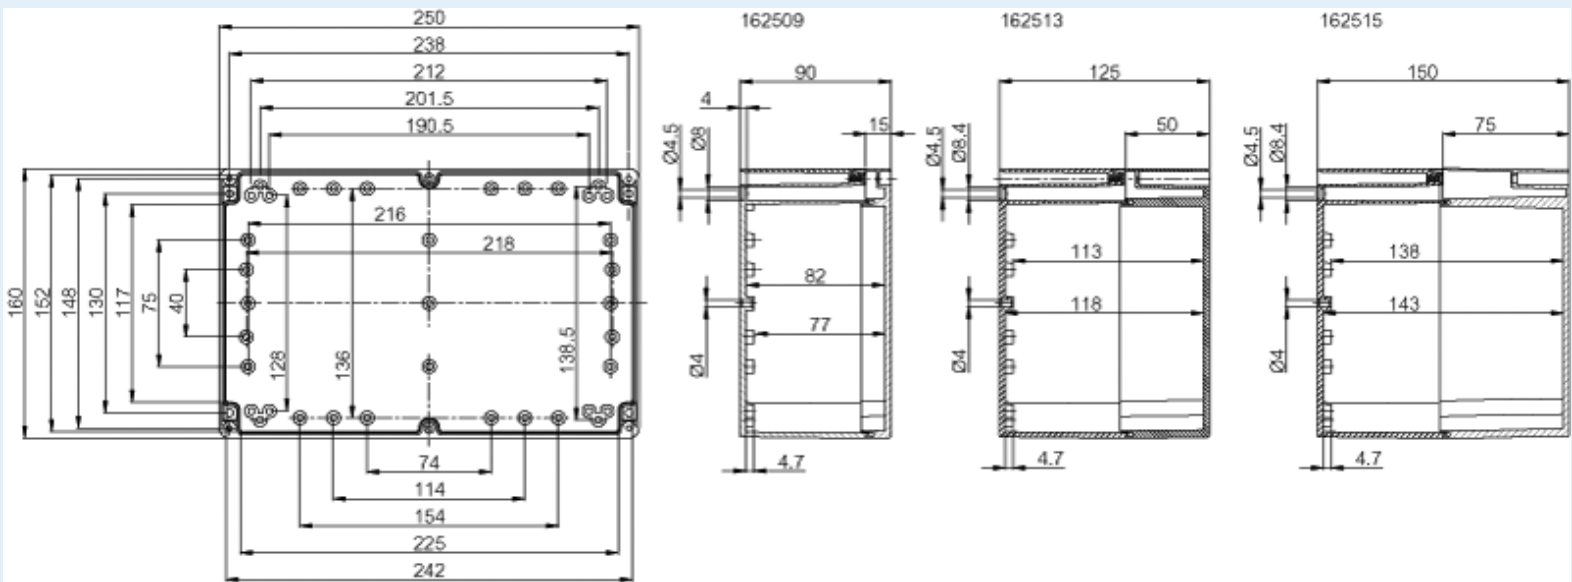

- Finland : 3423490
- Denmark : 8212003567
- Sweden : 7083840

Including : Base with screws for mounting plate/DIN-rail. cover with PUR gasket and stainless steel cover screws.

Dimensions :

	Height	Width	Depth
mm :	160	250	90
inch :	6.3	9.84	3.54

Materials :

Material :	ABS
Base colour :	RAL_7035
Cover colour :	RAL 7035 -light grey
Gasket material :	Polyurethane

Accessories :

TM 1625	Mounting plate, for enclosures: (151 x 214 x 1.5)
TRH 24	DIN-35 Mounting rail, for enclosures: (226 x 35 x 7.5)
TF 28037	Wall fastening lug (4 pcs), for enclosures:
TRH 1216	DIN-35 Mounting rail, for enclosures: (146 x 35 x 7)
TRM 0816	DIN-15 Mounting rail, for enclosures: (146 x 15 x 5.5)
TH A	Grey plastic hinges (2 pcs) (30 x 20 x 12)