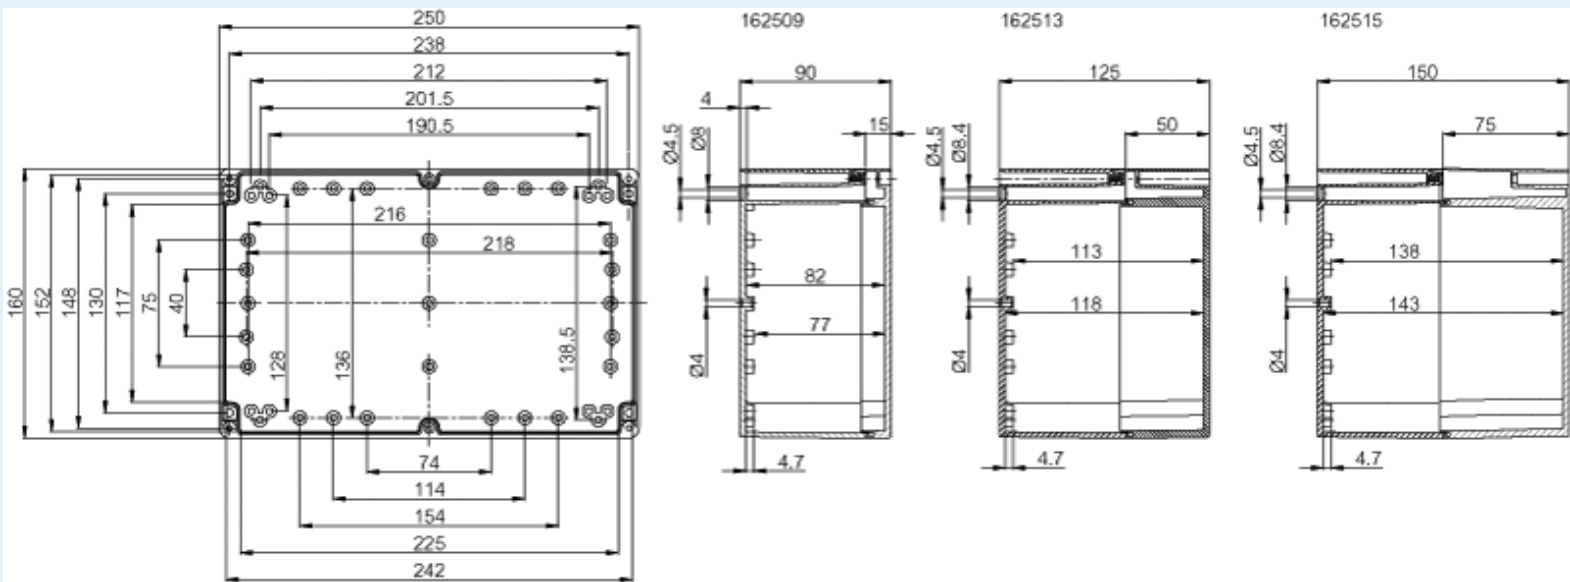

# AB 162515

Sample image

**Order symbol :** AB 162515

**Product nr :** 7083740

**Description :** Enclosure, ABS

**Remarks :** Grey cover

**EAN :** 6418074058904

**El. number :**

- Finland : 3435492
- Denmark : 8212003651
- Sweden : 7083740

**Including :** Base with screws for mounting plate/DIN-rail. cover with PUR gasket and stainless steel cover screws.

**Dimensions :**

	Height	Width	Depth
mm :	160	250	150
inch :	6.3	9.84	5.91

**Materials :**

Material :	ABS
Base colour :	RAL_7035
Cover colour :	RAL 7035 -light grey
Gasket material :	Polyurethane

**Accessories :**

TM 1625	Mounting plate, for enclosures: (151 x 214 x 1.5)
TRH 24	DIN-35 Mounting rail, for enclosures: (226 x 35 x 7.5)
TF 28037	Wall fastening lug (4 pcs), for enclosures:
TRH 1216	DIN-35 Mounting rail, for enclosures: (146 x 35 x 7)
TRM 0816	DIN-15 Mounting rail, for enclosures: (146 x 15 x 5.5)
TH A	Grey plastic hinges (2 pcs) (30 x 20 x 12)