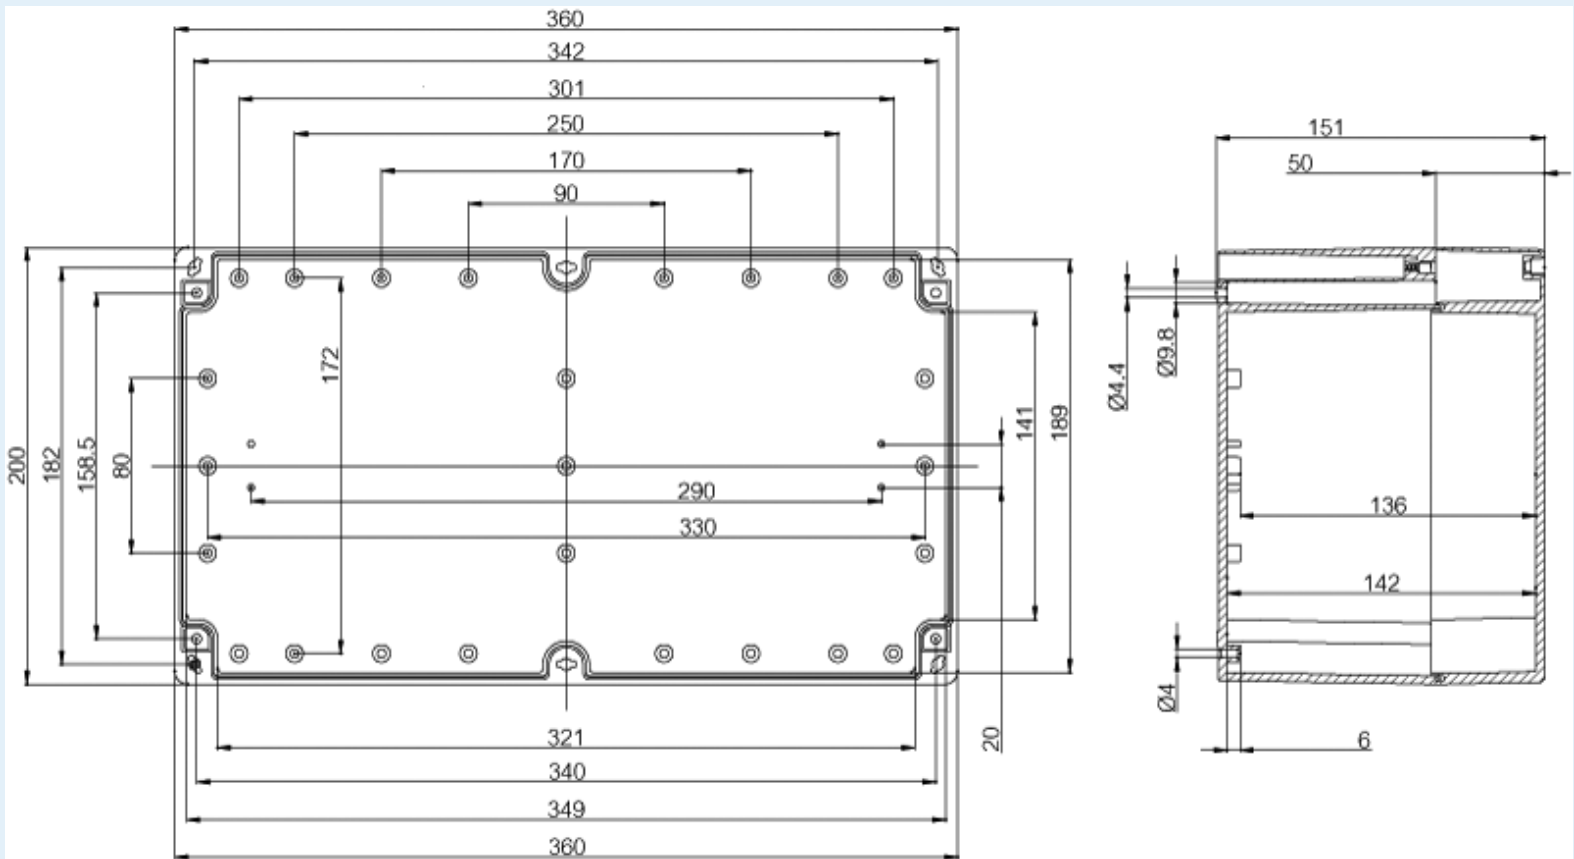

# AB 203615

Sample image

**Order symbol :** AB 203615

**Product nr :** 7083790

**Description :** Enclosure, ABS

**Remarks :** Grey cover

**EAN :** 6418074058928

**El. number :**

- Finland : 3435496
- Denmark : 8212003677
- Sweden : 7083790

**Including :** Base with screws for mounting plate/DIN-rail. cover with PUR gasket and stainless steel cover screws.

Dimensions :	Height	Width	Depth
mm :	200	360	150
inch :	7.87	14.17	5.91

**Accessories :**

- TF 28037 Wall fastening lug (4 pcs), for enclosures:  
TM 2036 Mounting plate, for enclosures:  
(318 x 186 x 1.5)

**Materials :**

Material :	ABS
Base colour :	RAL_7035
Cover colour :	RAL 7035 -light grey
Gasket material :	Polyurethane

**Temperatures :**

Temperature °C (continuous) :	-40 ... 60
Temperature °F (continuous) :	-40 ... 140

TH A	Grey plastic hinges (2 pcs) (30 x 20 x 12)
TRH 2036	DIN-35 Mounting rail, for enclosures: (35 x 340 x 1.5)