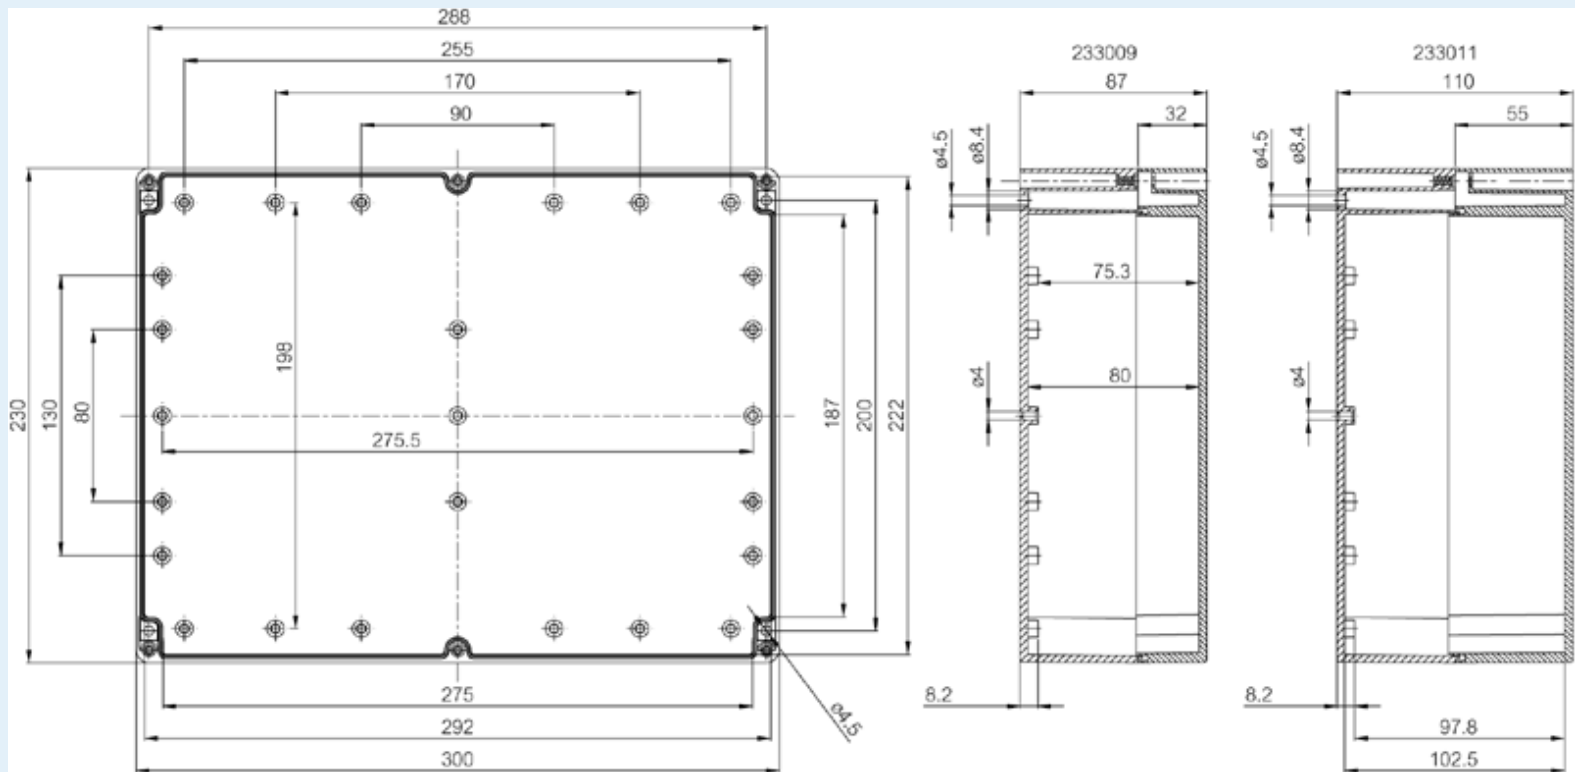

AB 233011

Sample image

Order symbol : AB 233011

EAN : 6418074003591

Product nr : 7083890

El. number :

Description : Enclosure, ABS

- Finland : 3423496
- Denmark : 8212003729
- Sweden : 7083890

Remarks : Grey cover

Including : Base with screws for mounting plate/DIN-rail. cover with PUR gasket and stainless steel cover screws.

Dimensions :	Height	Width	Depth
mm :	230	300	110
inch :	9.06	11.81	4.33

Materials :

Accessories :

- TF 28037 Wall fastening lug (4 pcs), for enclosures:
- TRH 1216 DIN-35 Mounting rail, for enclosures: (146 x 35 x 7)
- TRH 2330 DIN-35 Mounting rail, for enclosures: (285 x 35 x 7)
- TRM 0816 DIN-15 Mounting rail, for enclosures:

Material : ABS
Base colour : RAL_7035
Cover colour : RAL 7035 -light grey
Gasket material : Polyurethane

(146 x 15 x 5.5)
TM 2330 Mounting plate, for enclosures:
(221 x 274 x 1.5)
TH A Grey plastic hinges (2 pcs)
(30 x 20 x 12)