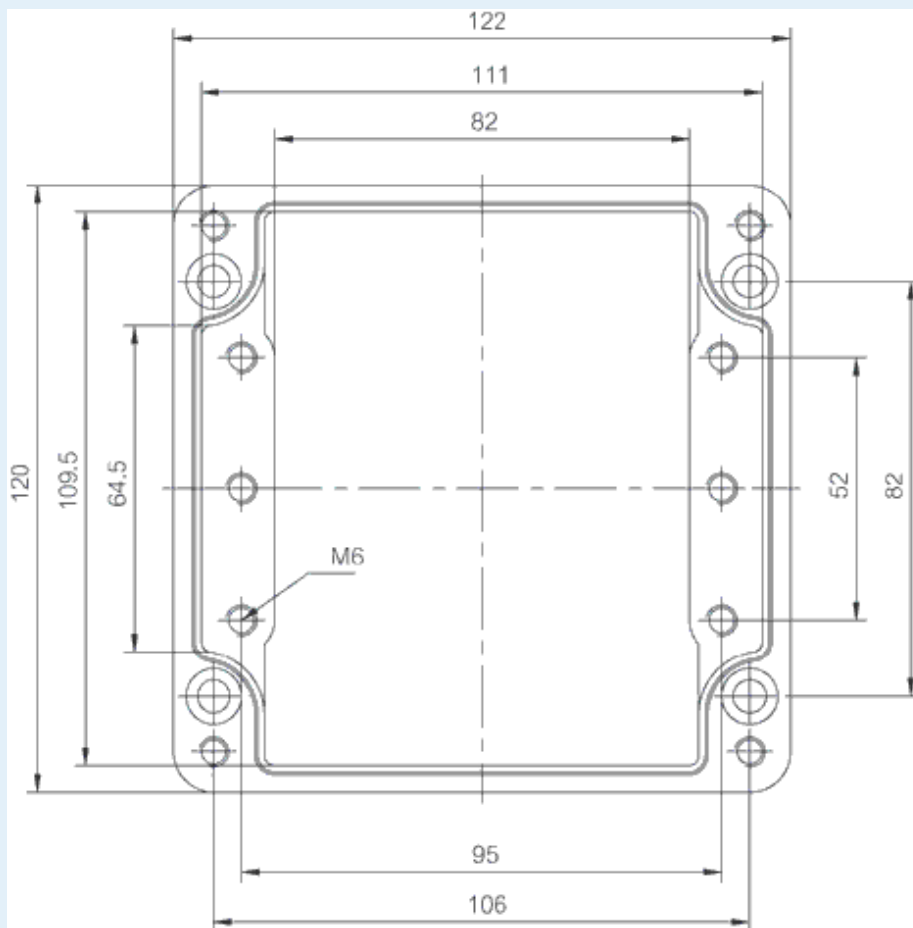

P 121209

Sample image

Order symbol : P 121209

Product nr : 7094220

Description : Enclosure, polyester

Remarks : Grey cover

EAN : 6418074004376

El. number :

- Finland : 3423660
- Denmark : 8212005646
- Sweden : 2536215

| | | | |
|---------------------|---------------|--------------|--------------|
| Dimensions : | Height | Width | Depth |
| mm : | 120 | 122 | 90 |

| | |
|----------------------|---------------------------------|
| Accessories : | |
| AM 1212 | Mounting plate, for enclosures: |

inch : 4.72 4.8 3.54

Materials :

Material : Glass Fiber Reinforced Polyester
Base colour : RAL_7036
Cover colour : RAL 7036
Gasket material : Polyurethane

Temperatures :

Temperature °C (continuous) : -20 ... 95
Temperature °F (continuous) : -4...203°F

(107 x 110 x 1.5)

MRS 28541 Wall fastening lug (2 pcs), for enclosures:
(15 x 50 x 1)

ARH 12 DIN-35 Mounting rail, for enclosures:
(105 x 35 x 7.5)