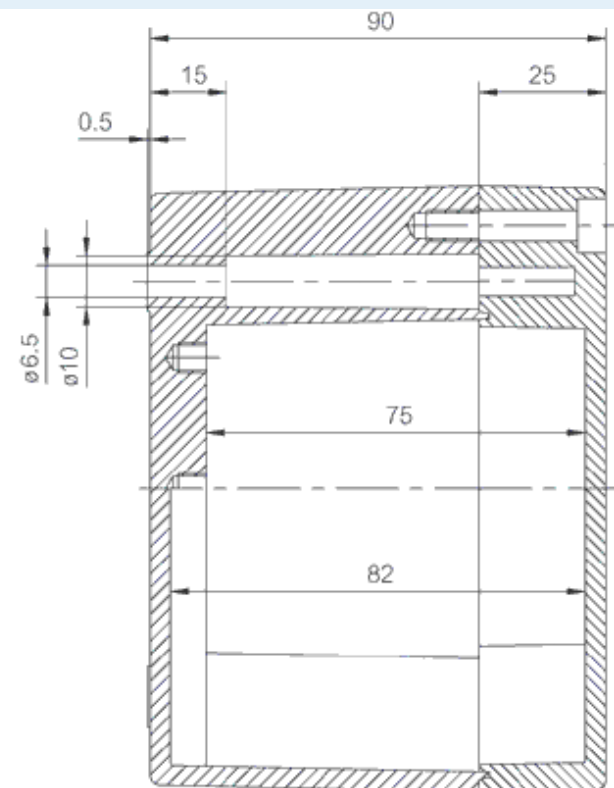

P 121209

Sample image

Order symbol : P 121209

Product nr : 7094220

Description : Enclosure, polyester

Remarks : Grey cover

EAN : 6418074004376

El. number :

- Finland : 3423660
- Denmark : 8212005646
- Sweden : 2536215

| | | | |
|---------------------|---------------|--------------|--------------|
| Dimensions : | Height | Width | Depth |
| mm : | 120 | 122 | 90 |

| | |
|----------------------|---------------------------------|
| Accessories : | |
| AM 1212 | Mounting plate, for enclosures: |

inch : 4.72 4.8 3.54

Materials :

Material : Glass Fiber Reinforced Polyester
Base colour : RAL_7036
Cover colour : RAL 7036
Gasket material : Polyurethane

Temperatures :

Temperature °C (continuous) : -20 ... 95
Temperature °F (continuous) : -4...203°F

(107 x 110 x 1.5)

MRS 28541 Wall fastening lug (2 pcs), for enclosures:
(15 x 50 x 1)

ARH 12 DIN-35 Mounting rail, for enclosures:
(105 x 35 x 7.5)