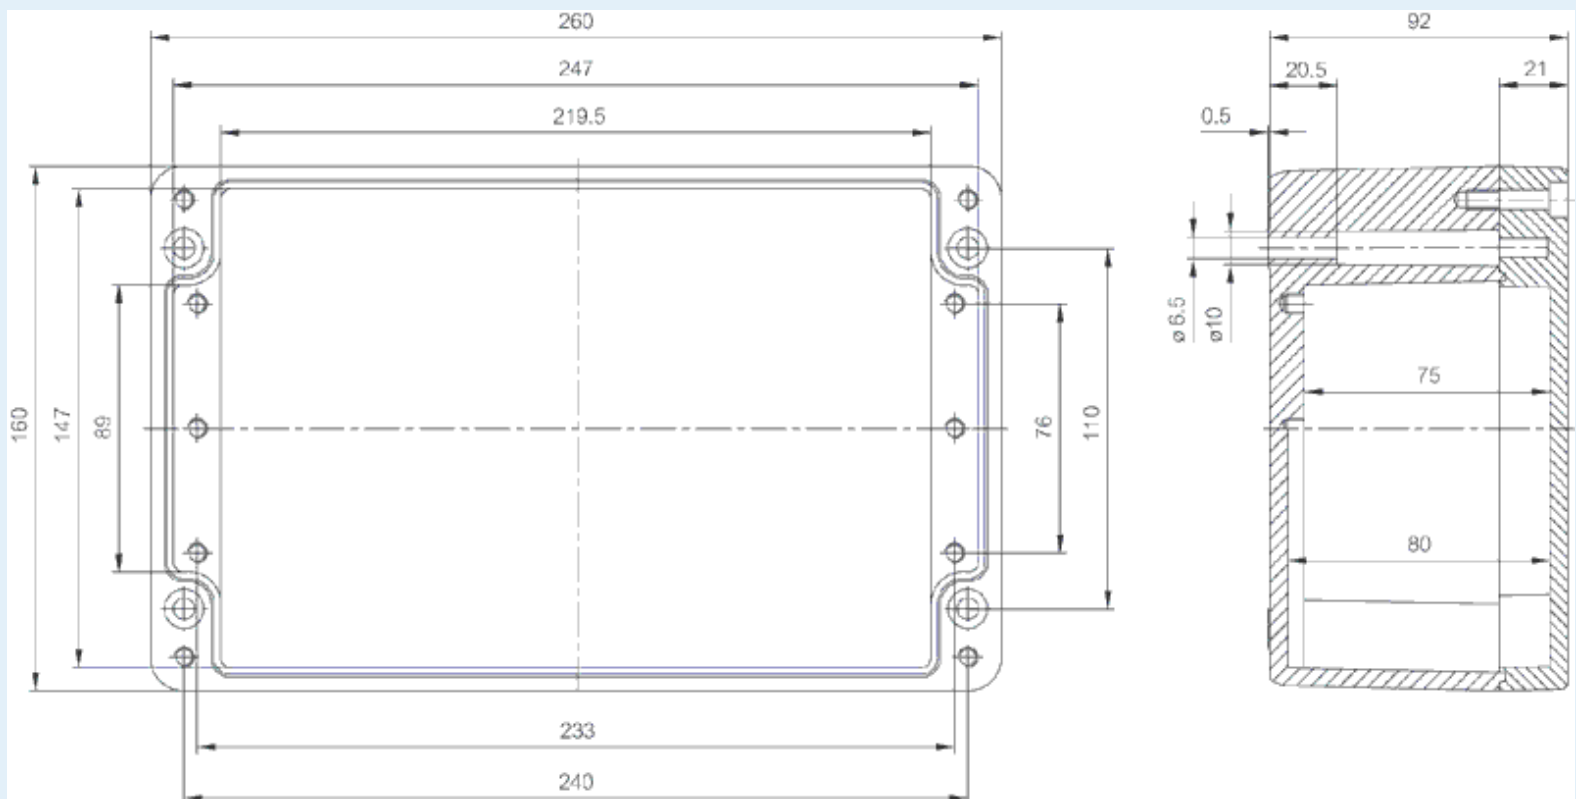

P 162609

Sample image

Order symbol : P 162609

Product nr : 7094300

Description : Enclosure, polyester

Remarks : Grey cover

EAN : 6418074004406

El. number :

- Finland : 3423665
- Denmark : 8212005675
- Sweden : 2536223

Dimensions :

mm :

Height

160

Width

260

Depth

90

Accessories :

PM 1626

Mounting plate, for enclosures:

inch : 6.3 10.24 3.54

Materials :

Material : Glass Fiber Reinforced Polyester
Base colour : RAL_7036
Cover colour : RAL 7036
Gasket material : Polyurethane

Temperatures :

Temperature °C (continuous) : -20 ... 95
Temperature °F (continuous) : -4...203°F

(146 x 244 x 1.5)

ARH 26

DIN-35 Mounting rail, for enclosures:
(240 x 35 x 7.5)

MRS 28541

Wall fastening lug (2 pcs), for enclosures:
(15 x 50 x 1)