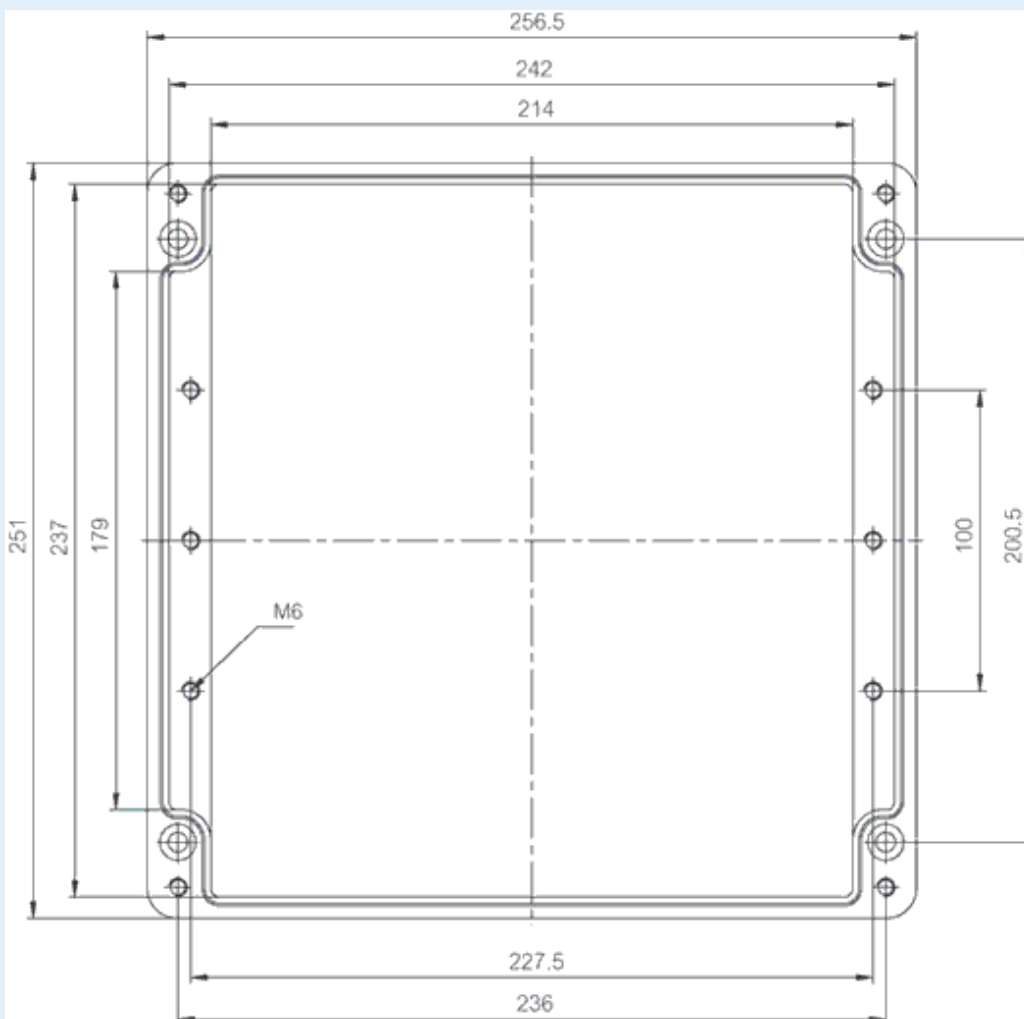

# P 252612

Sample image

**Order symbol :** P 252612

**Product nr :** 7094370

**Description :** Enclosure, polyester

**Remarks :** Grey cover

**EAN :** 6418074004420

**El. number :**

- Finland : 3423673
- Denmark : 8212005691
- Sweden : 2536231

**Dimensions :**

	<b>Height</b>	<b>Width</b>	<b>Depth</b>
mm :	250	255	120
inch :	9.84	10.04	4.72

**Materials :**

Material :	Glass Fiber Reinforced Polyester
Base colour :	RAL_7036
Cover colour :	RAL 7036
Gasket material :	Polyurethane

**Temperatures :**

Temperature °C (continuous) :	-20 ... 95
Temperature °F (continuous) :	-4...203°F

**Accessories :**

PRH 2526	DIN-35 Mounting rail, for enclosures: (238 x 35 x 7.5)
MRS 28541	Wall fastening lug (2 pcs), for enclosures: (15 x 50 x 1)
PM 2526	Mounting plate, for enclosures: (231 x 240 x 1)