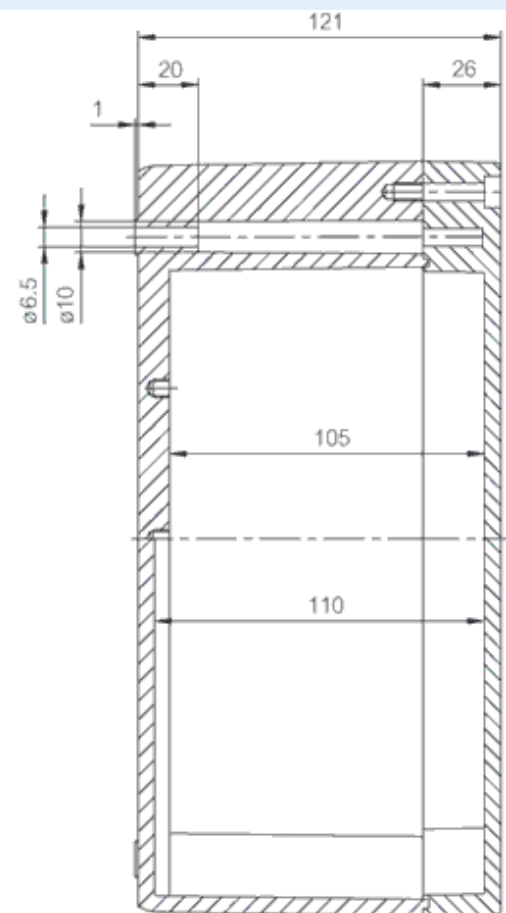

# P 252612

Sample image

**Order symbol :** P 252612

**Product nr :** 7094370

**Description :** Enclosure, polyester

**Remarks :** Grey cover

**EAN :** 6418074004420

**El. number :**

- Finland : 3423673
- Denmark : 8212005691
- Sweden : 2536231

**Dimensions :**

	<b>Height</b>	<b>Width</b>	<b>Depth</b>
mm :	250	255	120
inch :	9.84	10.04	4.72

**Materials :**

Material :	Glass Fiber Reinforced Polyester
Base colour :	RAL_7036
Cover colour :	RAL 7036
Gasket material :	Polyurethane

**Temperatures :**

Temperature °C (continuous) :	-20 ... 95
Temperature °F (continuous) :	-4...203°F

**Accessories :**

PRH 2526	DIN-35 Mounting rail, for enclosures: (238 x 35 x 7.5)
MRS 28541	Wall fastening lug (2 pcs), for enclosures: (15 x 50 x 1)
PM 2526	Mounting plate, for enclosures: (231 x 240 x 1)